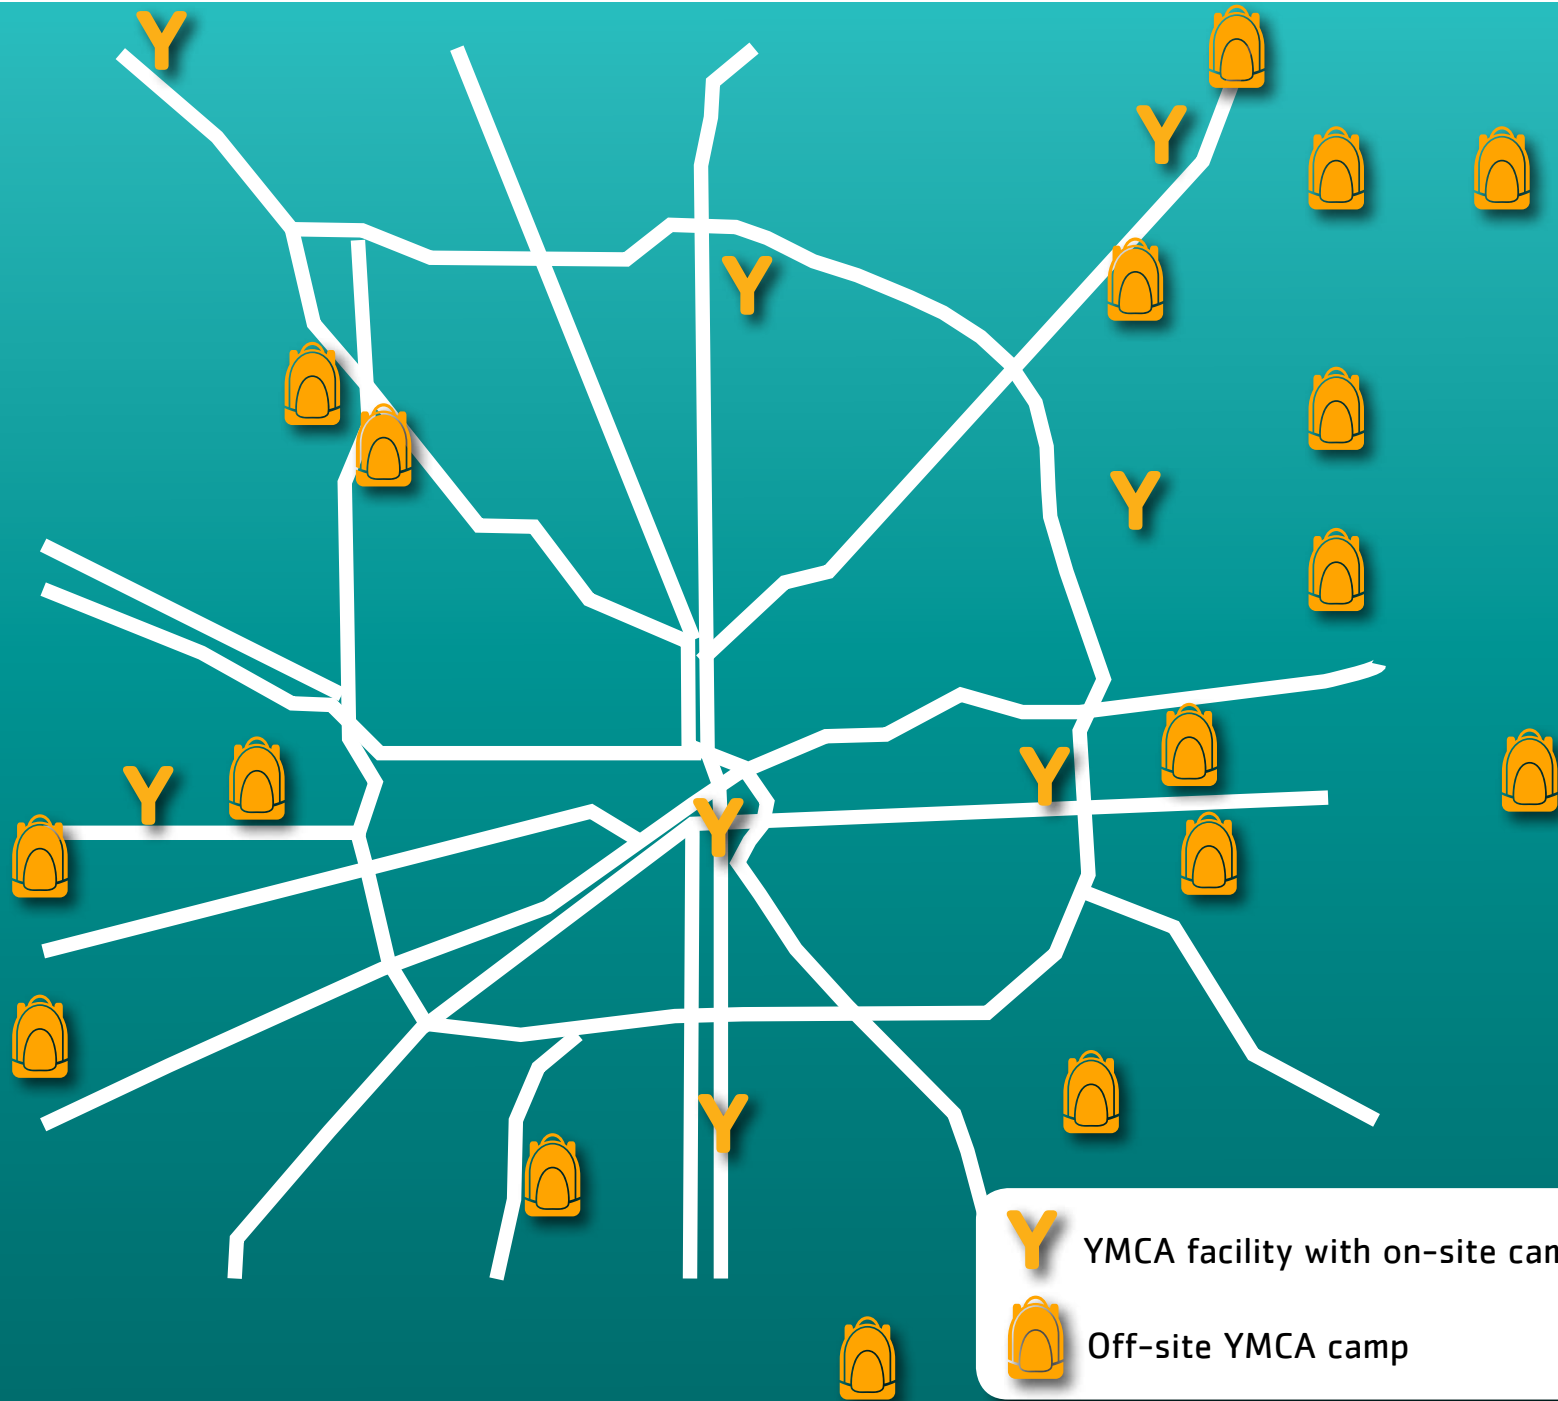

## EAST

- 14. Benjamin Harrison YMCA**  
5736 Lee Rd, Indianapolis
- 15. Amy Beverland Elementary**  
11650 Fox Rd, Oaklondon
- 16. Winding Ridge Elementary**  
11825 46<sup>th</sup> St, Indianapolis
- 17. Ransburg YMCA**  
501 N Shortridge Rd, Indianapolis
- 18. Harris Elementary**  
200 W Park Ave, Greenfield

# CHOOSE YOUR ADVENTURE!

This summer, the camps at the Y are putting the “tradition” back in Traditional Camp. Activities may include archery, arts & crafts, hiking, fort building, skits, environmental education, and so much more! Traditional camps are available for campers ages 3-15 (separated by age groups) at over 20 locations across Indianapolis! Come to Traditional Camp for the classic summer camp experience.